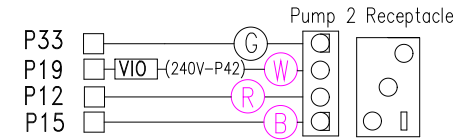

HYDRO-QUIP
CORONA, CA (909) 273-7575

Manufacture Notes:

Approved By:

Dwg. No.
H222A0-KPQUY68-P

Drawn
TDM
Date
7.25.00

Rev
5

Diagram No.
4306

Wire Color Code

B - Black	G - Green
Br - Brown	Bl - Blue
R - Red	V - Violet
O - Orange	W - White
Y - Yellow	Gr - Gray