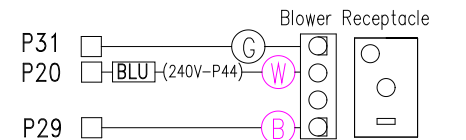

HYDRO-QUIP
CORONA, CA (909) 273-7575

Manufacture Notes:

Approved By:

Dwg. No.
H222A0-KPQUY68-P

Drawn
TDM
Date
7.25.00

Rev
5

Diagram No.
4306

Wire Color Code

B - Black	G - Green
Br - Brown	Bl - Blue
R - Red	V - Violet
O - Orange	W - White
Y - Yellow	Gr - Gray