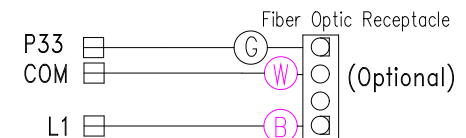

HYDRO-QUIP
CORONA, CA (909) 273-7575

Manufacture Notes:

Approved By:

Dwg. No.
H222A0-KPQUY68-P

Drawn
TDM
Date
7.25.00

Rev
5

Diagram No.
4306

Wire Color Code

B - Black	G - Green
Br - Brown	Bl - Blue
R - Red	V - Violet
O - Orange	W - White
Y - Yellow	Gr - Gray