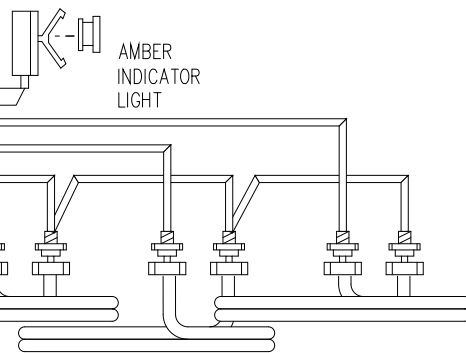

HYDRO-QUIP
CORONA, CA (909) 273-7575

Manufacture Notes:

Approved By:

Dwg. No.
H222A0-KPQUY68-P

Drawn
TDM
Date
7.25.00

Rev
5

Diagram No.
4306

Wire Color Code

B - Black	G - Green
Br - Brown	Bl - Blue
R - Red	V - Violet
O - Orange	W - White
Y - Yellow	Gr - Gray