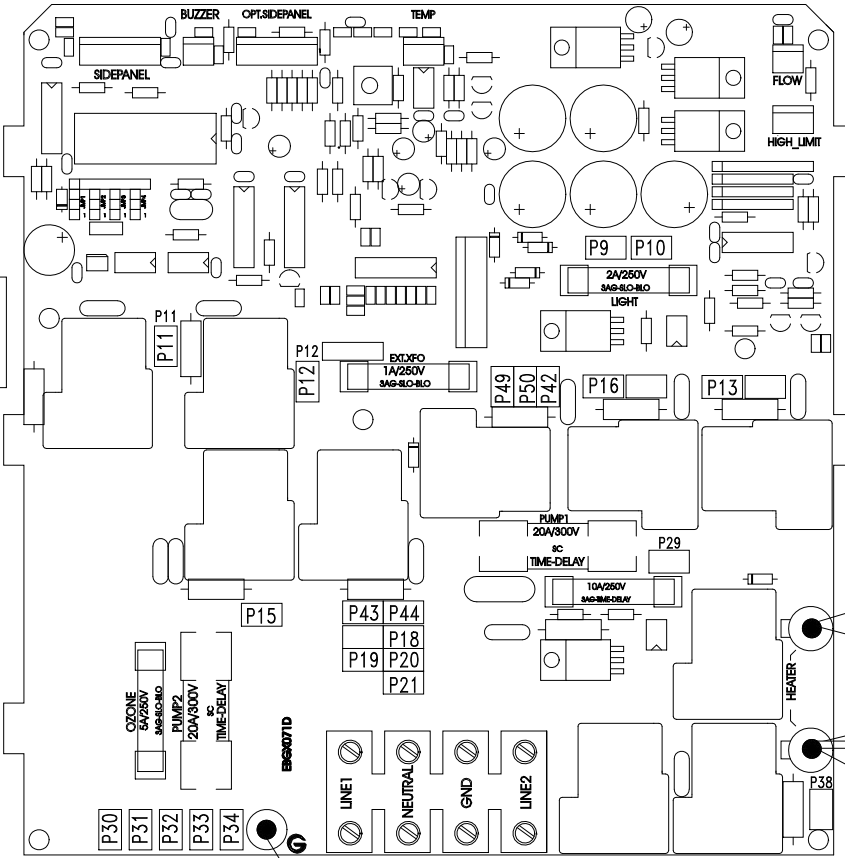

LEGEND	
	- 1/4" QUICK CONNECT
	- 1/4" QUICK CONNECT PIGGYBACK
	- FORK CONNECTOR
	- RING CONNECTOR
	- SOCKET CONNECTOR
	- PIN CONNECTOR

Light Receptacle

ROCKER SWITCH

33-0023-R3

L1 GR C

CONTACTOR, TPST 240V, 30A

L2 L3 C

HYDRO-QUIP
CORONA, CA (909) 273-7575

Manufacture Notes:

Approved By:

Dwg. No.
H222A0-KPQUY68-P

Drawn
TDM
Date
7.25.00

Rev
5

Diagram No.
4306

Wire Color Code

B - Black	G - Green
Br - Brown	Bl - Blue
R - Red	V - Violet
O - Orange	W - White
Y - Yellow	Gr - Gray