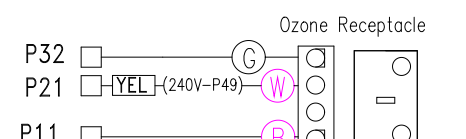

HYDRO-QUIP
CORONA, CA (909) 273-7575

Manufacture Notes:

Approved By:

Dwg. No.
H222A0-KPQUY68-P

Drawn
TDM
Date
7.25.00

Rev
5

Diagram No.
4306

Wire Color Code

B - Black	G - Green
Br - Brown	Bl - Blue
R - Red	V - Violet
O - Orange	W - White
Y - Yellow	Gr - Gray