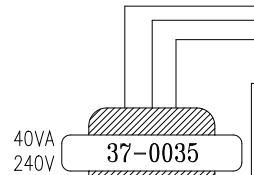

LEGEND	
	- 1/4" QUICK CONNECT
	- 1/4" QUICK CONNECT PIGGYBACK
	- FORK CONNECTOR
	- RING CONNECTOR
	- SOCKET CONNECTOR
	- PIN CONNECTOR

Light Receptacle

ROCKER SWITCH

33-0023-R3

L1 GR C

CONTACTOR, TPST 240V, 30A