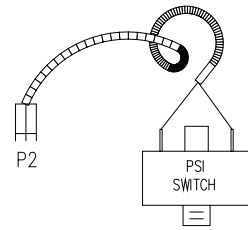

HYDRO-QUIP
CORONA, CA (909) 273-7575

Manufacture Notes:

Approved By:

Dwg. No.
H222A0-KPQUY68-P

Drawn
TDM
Date
7.25.00

Rev
5

Diagram No.
4306

Wire Color Code

B - Black	G - Green
Br - Brown	Bl - Blue
R - Red	V - Violet
O - Orange	W - White
Y - Yellow	Gr - Gray