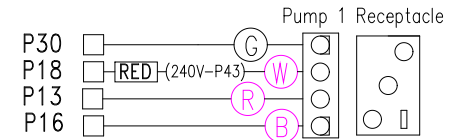

HYDRO-QUIP
CORONA, CA (909) 273-7575

Manufacture Notes:

Approved By:

Dwg. No.
H222A0-KPQUY68-P

Drawn
TDM
Date
7.25.00

Rev
5

Diagram No.
4306

Wire Color Code

B - Black	G - Green
Br - Brown	Bl - Blue
R - Red	V - Violet
O - Orange	W - White
Y - Yellow	Gr - Gray